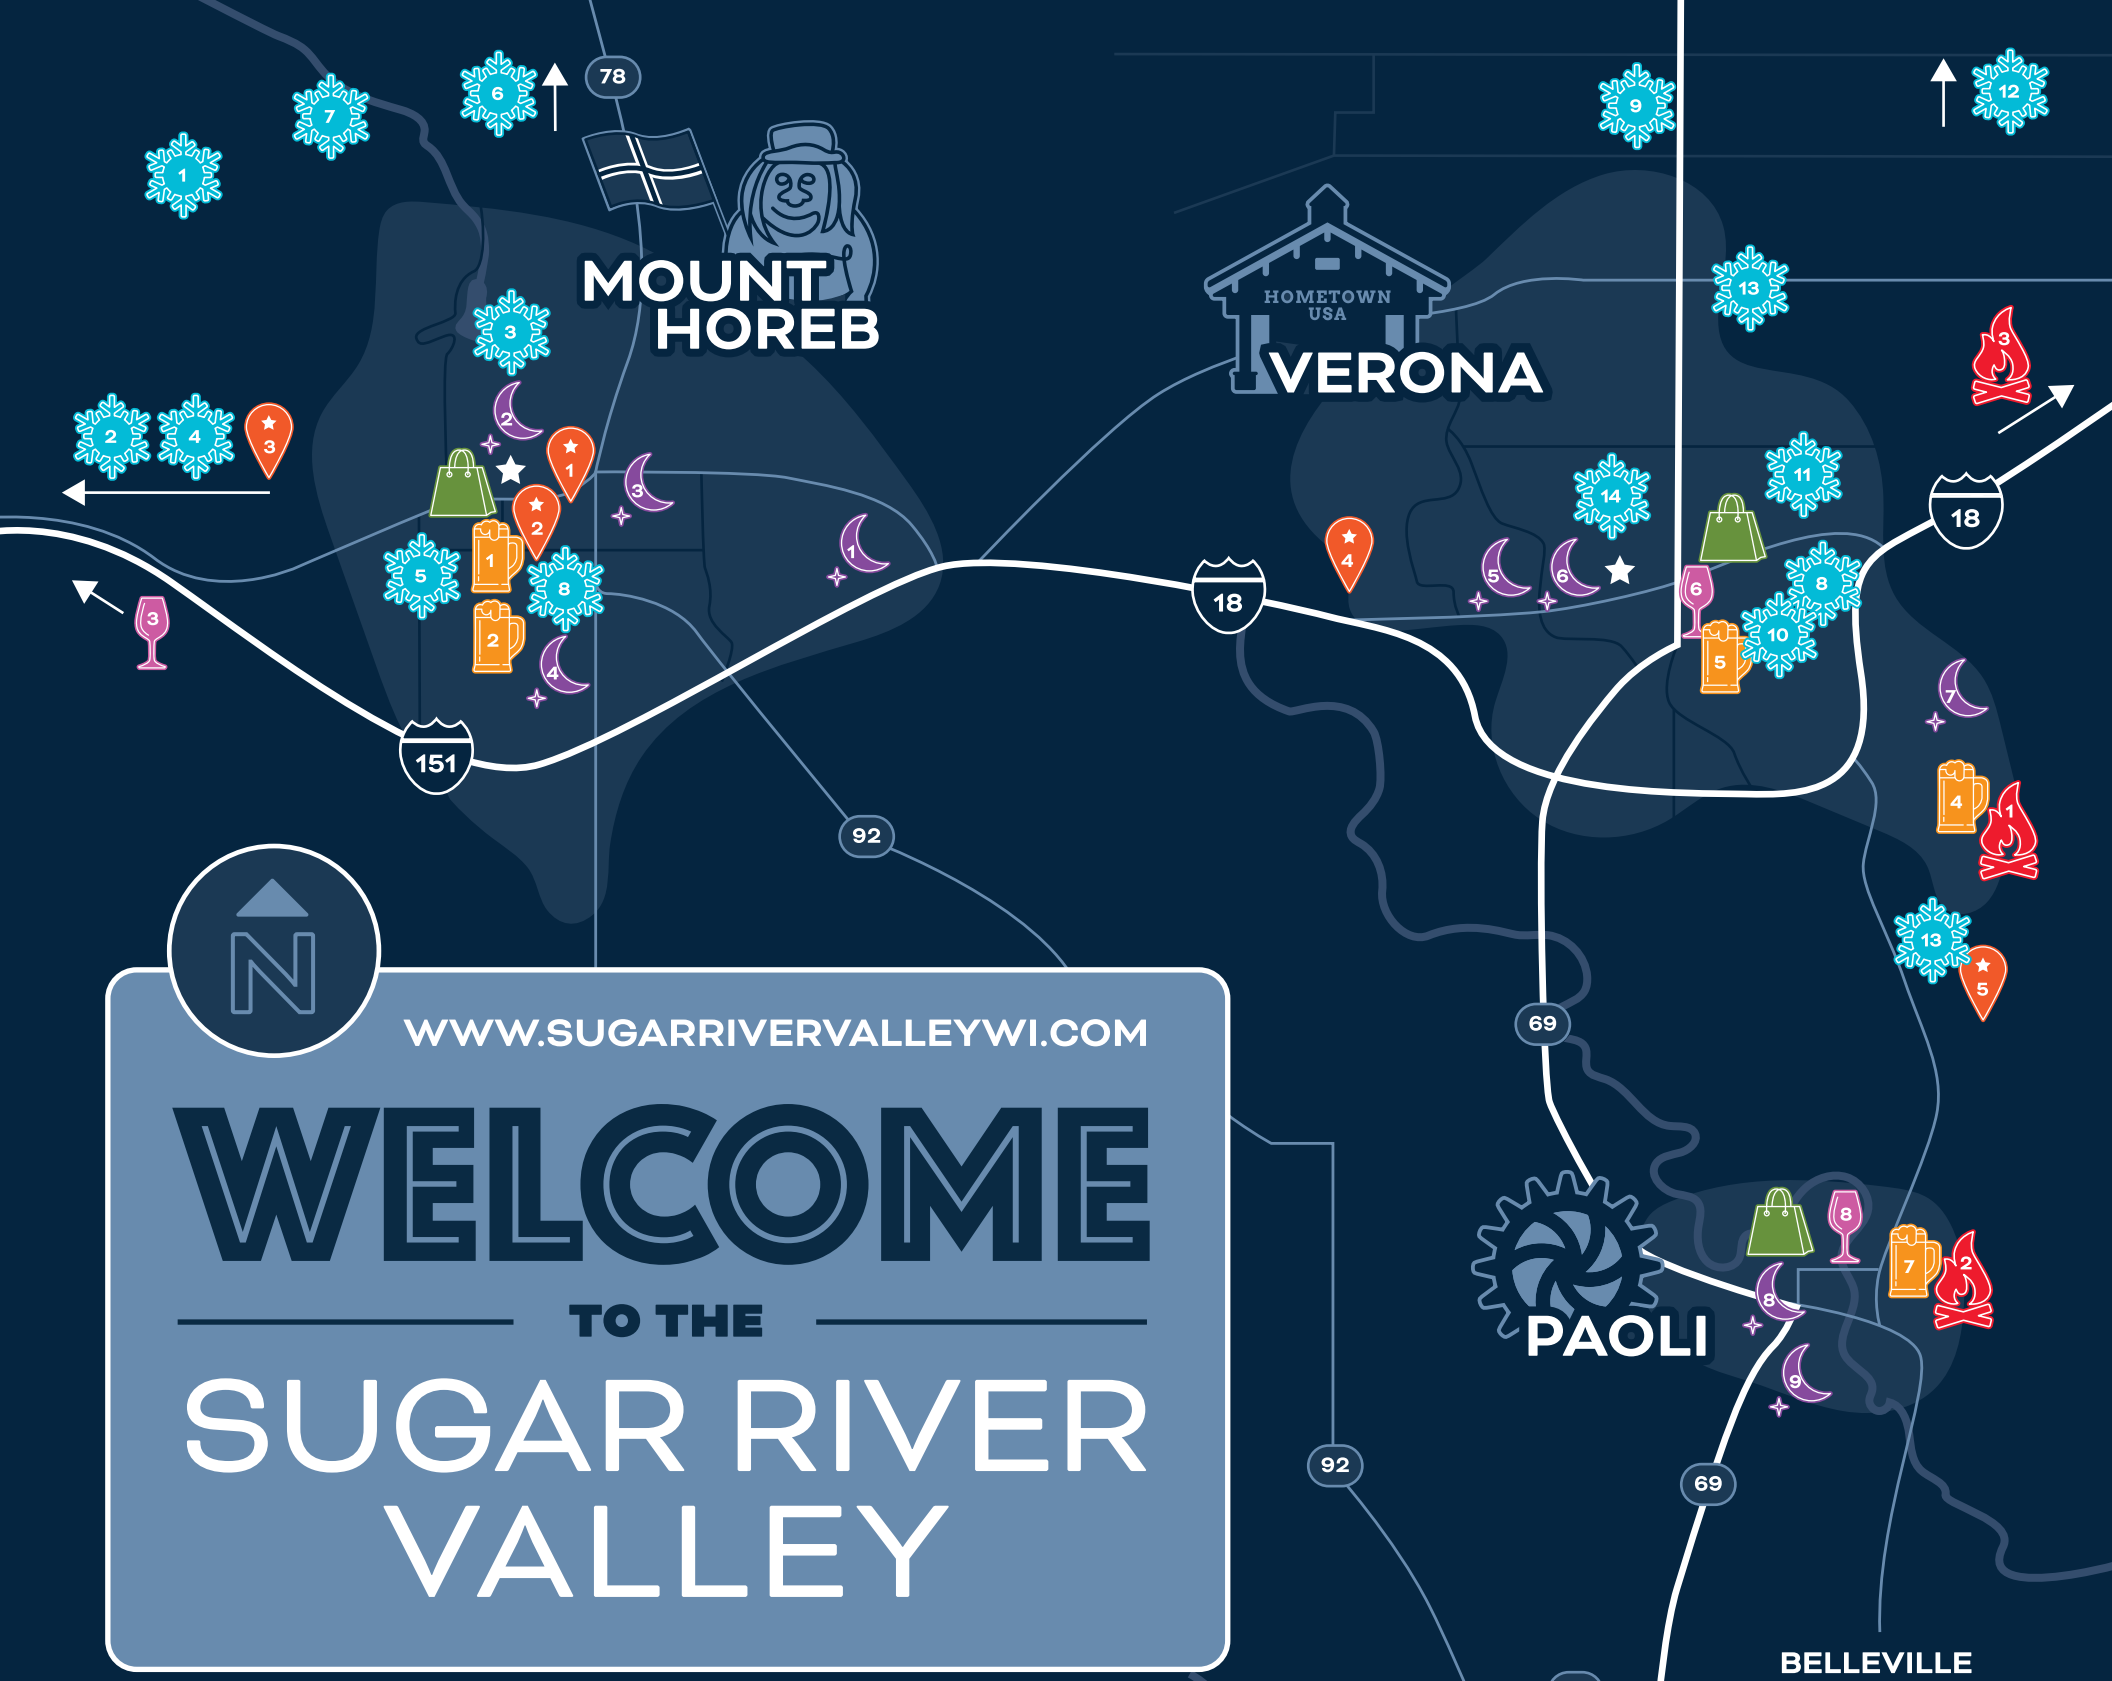

# FOLLOW THE SUGAR RIVER AND DISCOVER A SPECIAL PART OF WISCONSIN

Just outside of Madison, winding dairy roads lead you along the edge of the Sugar River where you can discover the communities of Mount Horeb, Verona, Paoli and New Glarus. Each unique in its heritage and charm, together they offer a wide variety of activities, from shopping and dining to breweries and wineries, outdoor recreation, history museums, and public art. Whether you are traveling alone or with family, for a day or for a week, this map will help you plan your getaway to Wisconsin's best hidden gem: **the Sugar River Valley**.

# SUGAR RIVER VALLEY

MOUNT HOREB, VERONA, PAOLI & NEW GLARUS

WWW.SUGARRIVERVALLEYWI.COM

# WELCOME TO THE SUGAR RIVER VALLEY

DANE CO.  
GREEN CO.

### VERONA